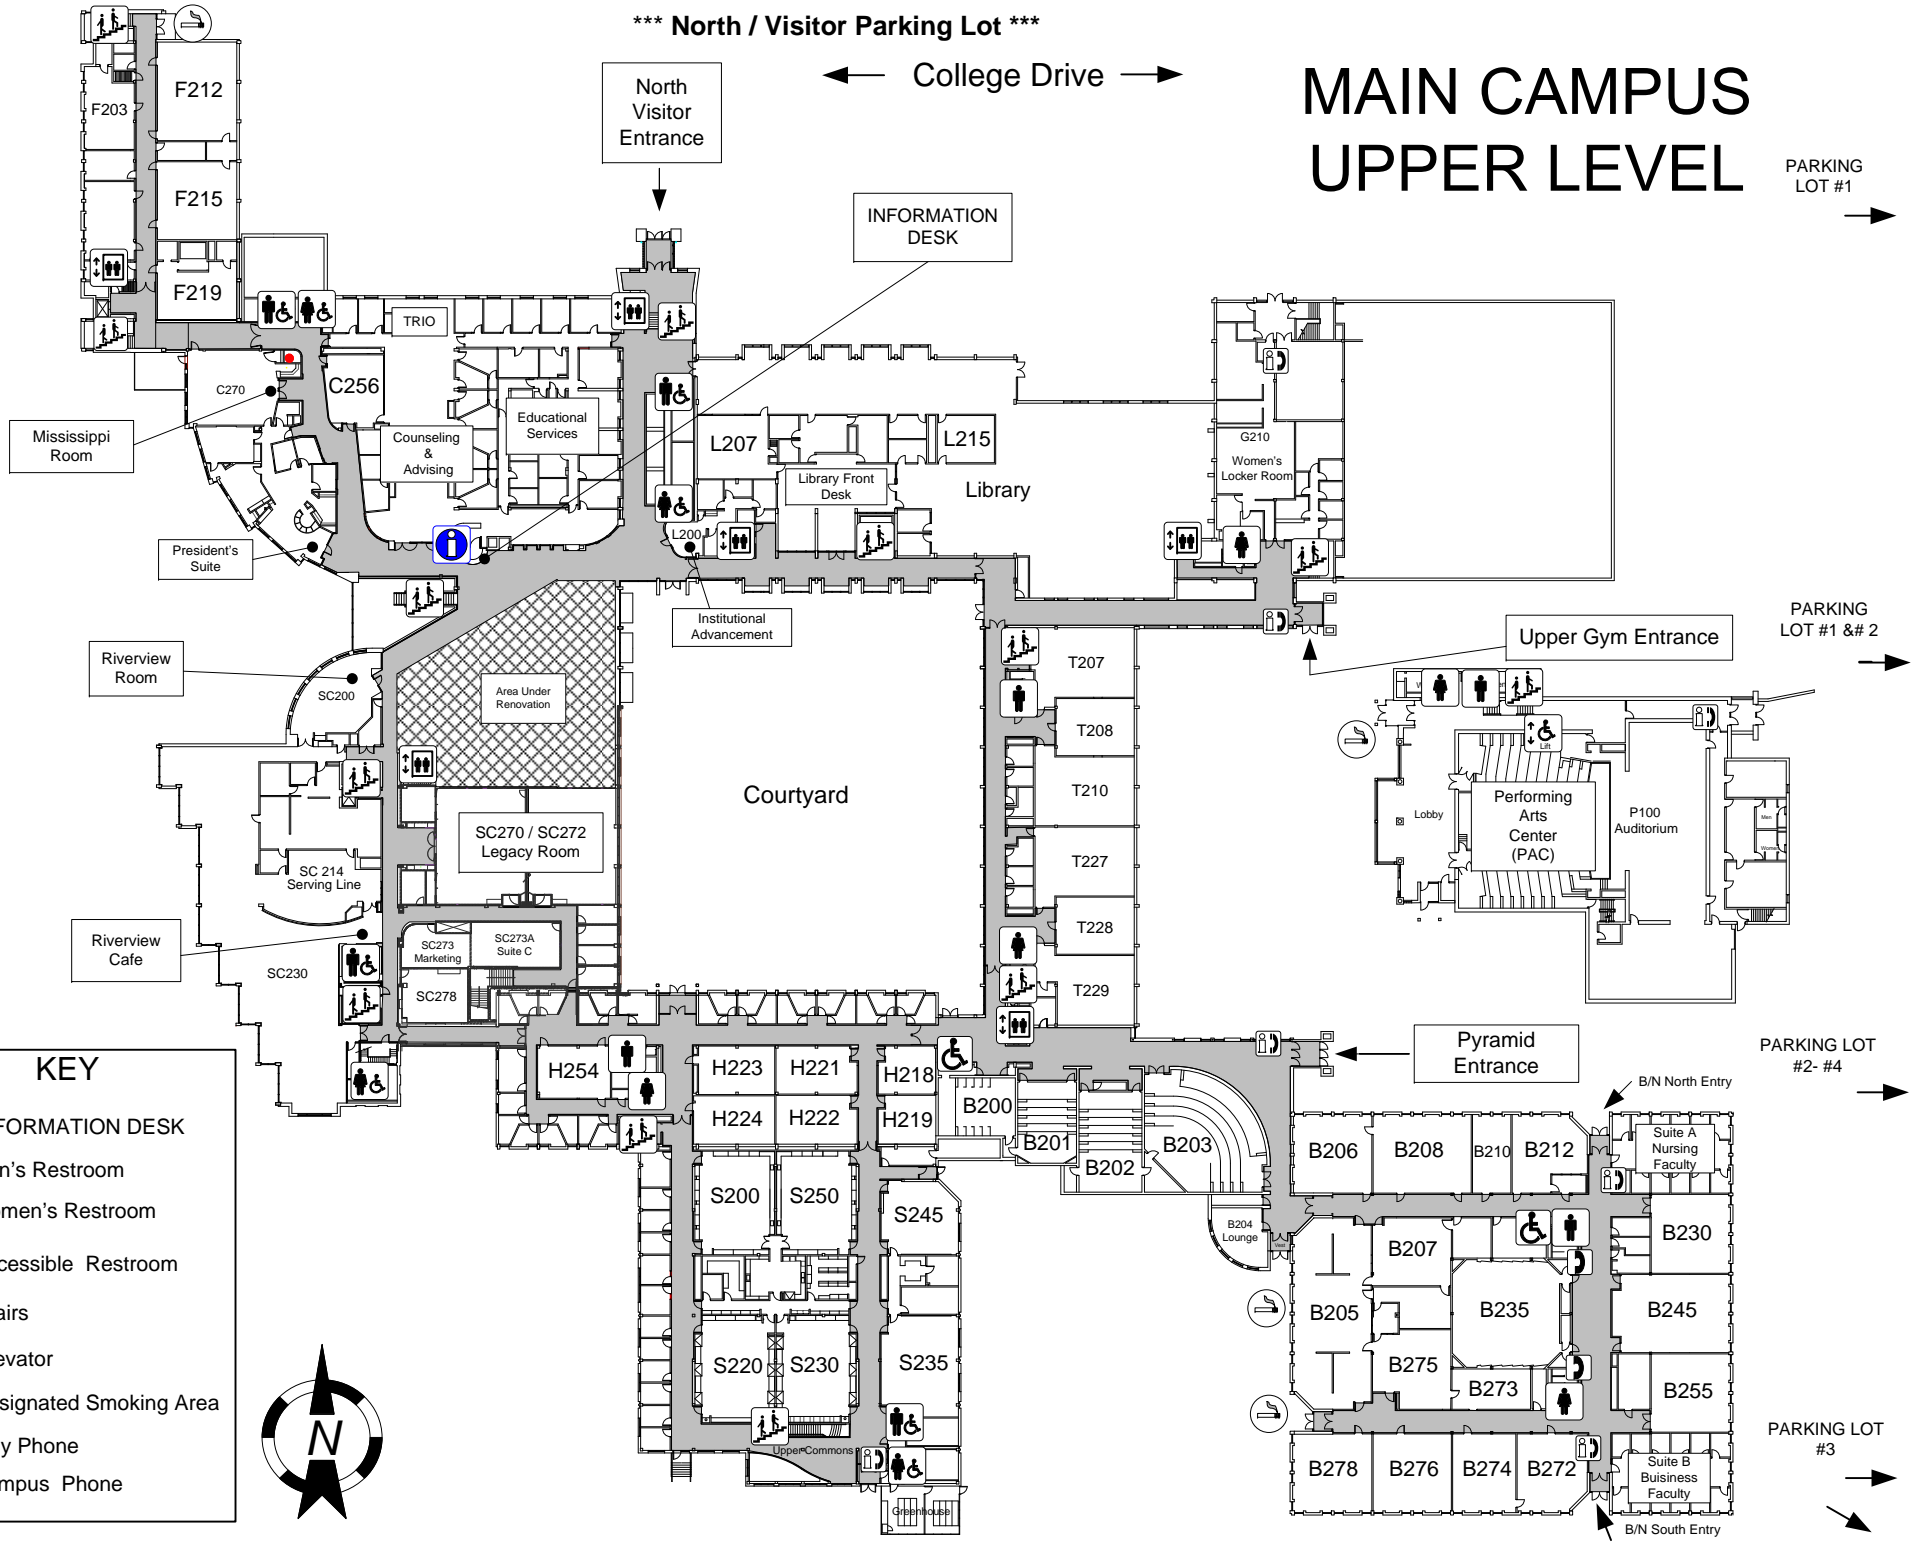

North/ Visitor Parking Lot

College Drive

MAIN CAMPUS LOWER LEVEL

PARKING LOT #1

Key

- Men's Restroom
- Women's Restroom
- Accessible Restroom
- Stairs
- Elevator
- Designated Smoking Area
- Pay Phone
- Campus Phone

MAIN CAMPUS UPPER LEVEL

*** North / Visitor Parking Lot ***

← College Drive →

PARKING LOT #1

PARKING LOT #1 & #2

PARKING LOT #2- #4

PARKING LOT #3

KEY

-  INFORMATION DESK
-  Men's Restroom
-  Women's Restroom
-  Accessible Restroom
-  Stairs
-  Elevator
-  Designated Smoking Area
-  Pay Phone
-  Campus Phone