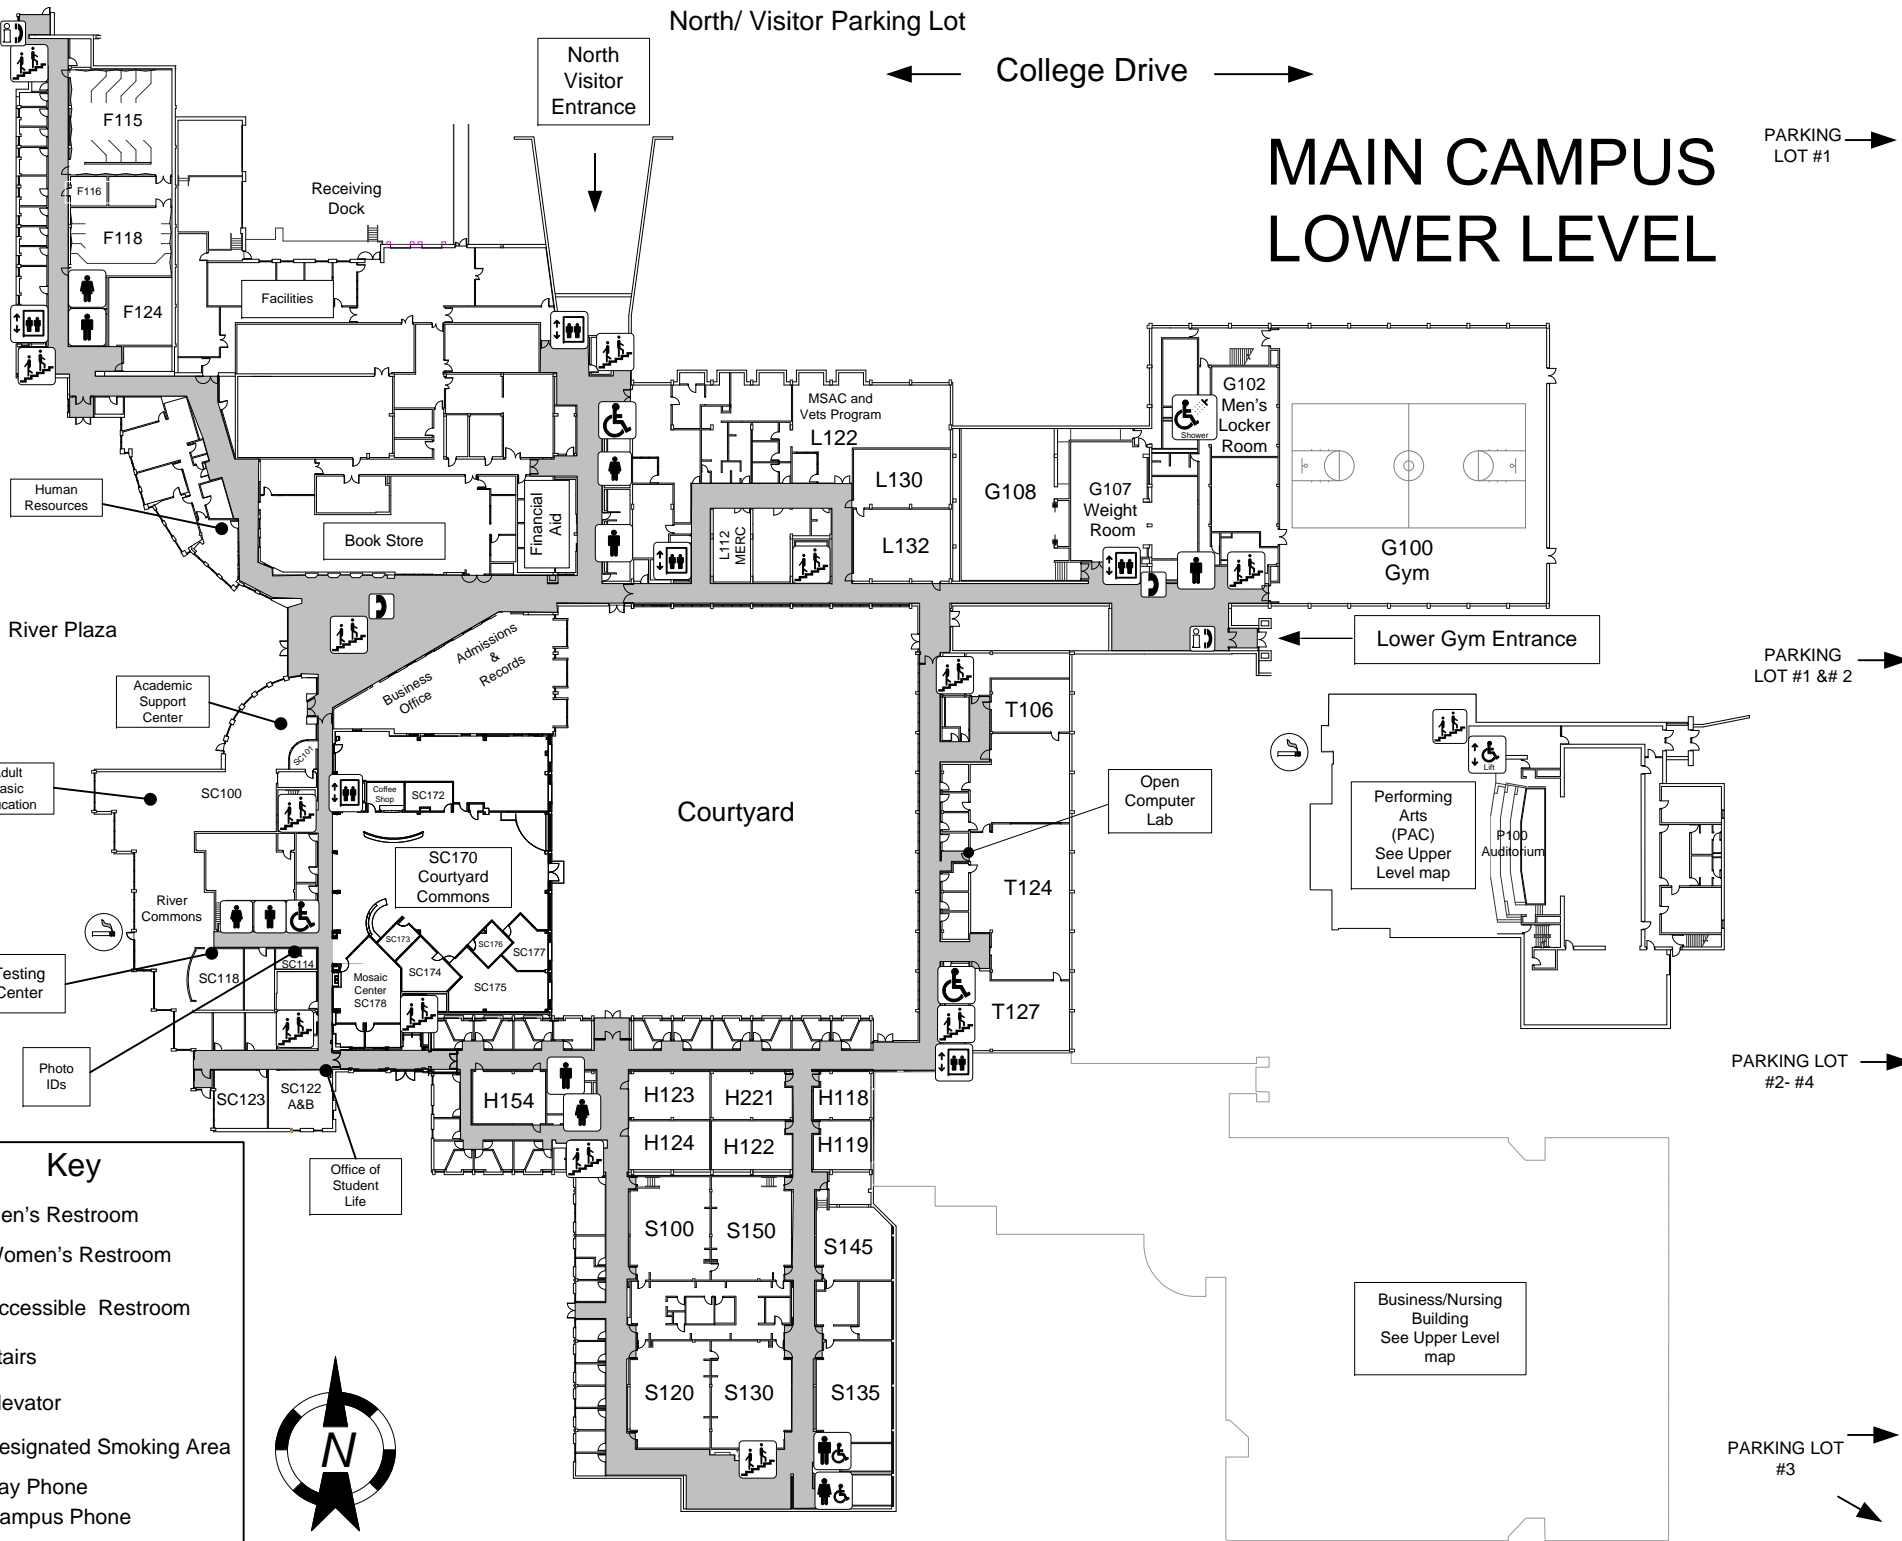

North/ Visitor Parking Lot

College Drive

MAIN CAMPUS LOWER LEVEL

PARKING LOT #1

Key

- Men's Restroom
- Women's Restroom
- Accessible Restroom
- Stairs
- Elevator
- Designated Smoking Area
- Pay Phone
- Campus Phone

MAIN CAMPUS UPPER LEVEL

*** North / Visitor Parking Lot ***

← College Drive →

PARKING LOT #1

PARKING LOT #1 & #2

PARKING LOT #2- #4

PARKING LOT #3

KEY

-  INFORMATION DESK
-  Men's Restroom
-  Women's Restroom
-  Accessible Restroom
-  Stairs
-  Elevator
-  Designated Smoking Area
-  Pay Phone
-  Campus Phone