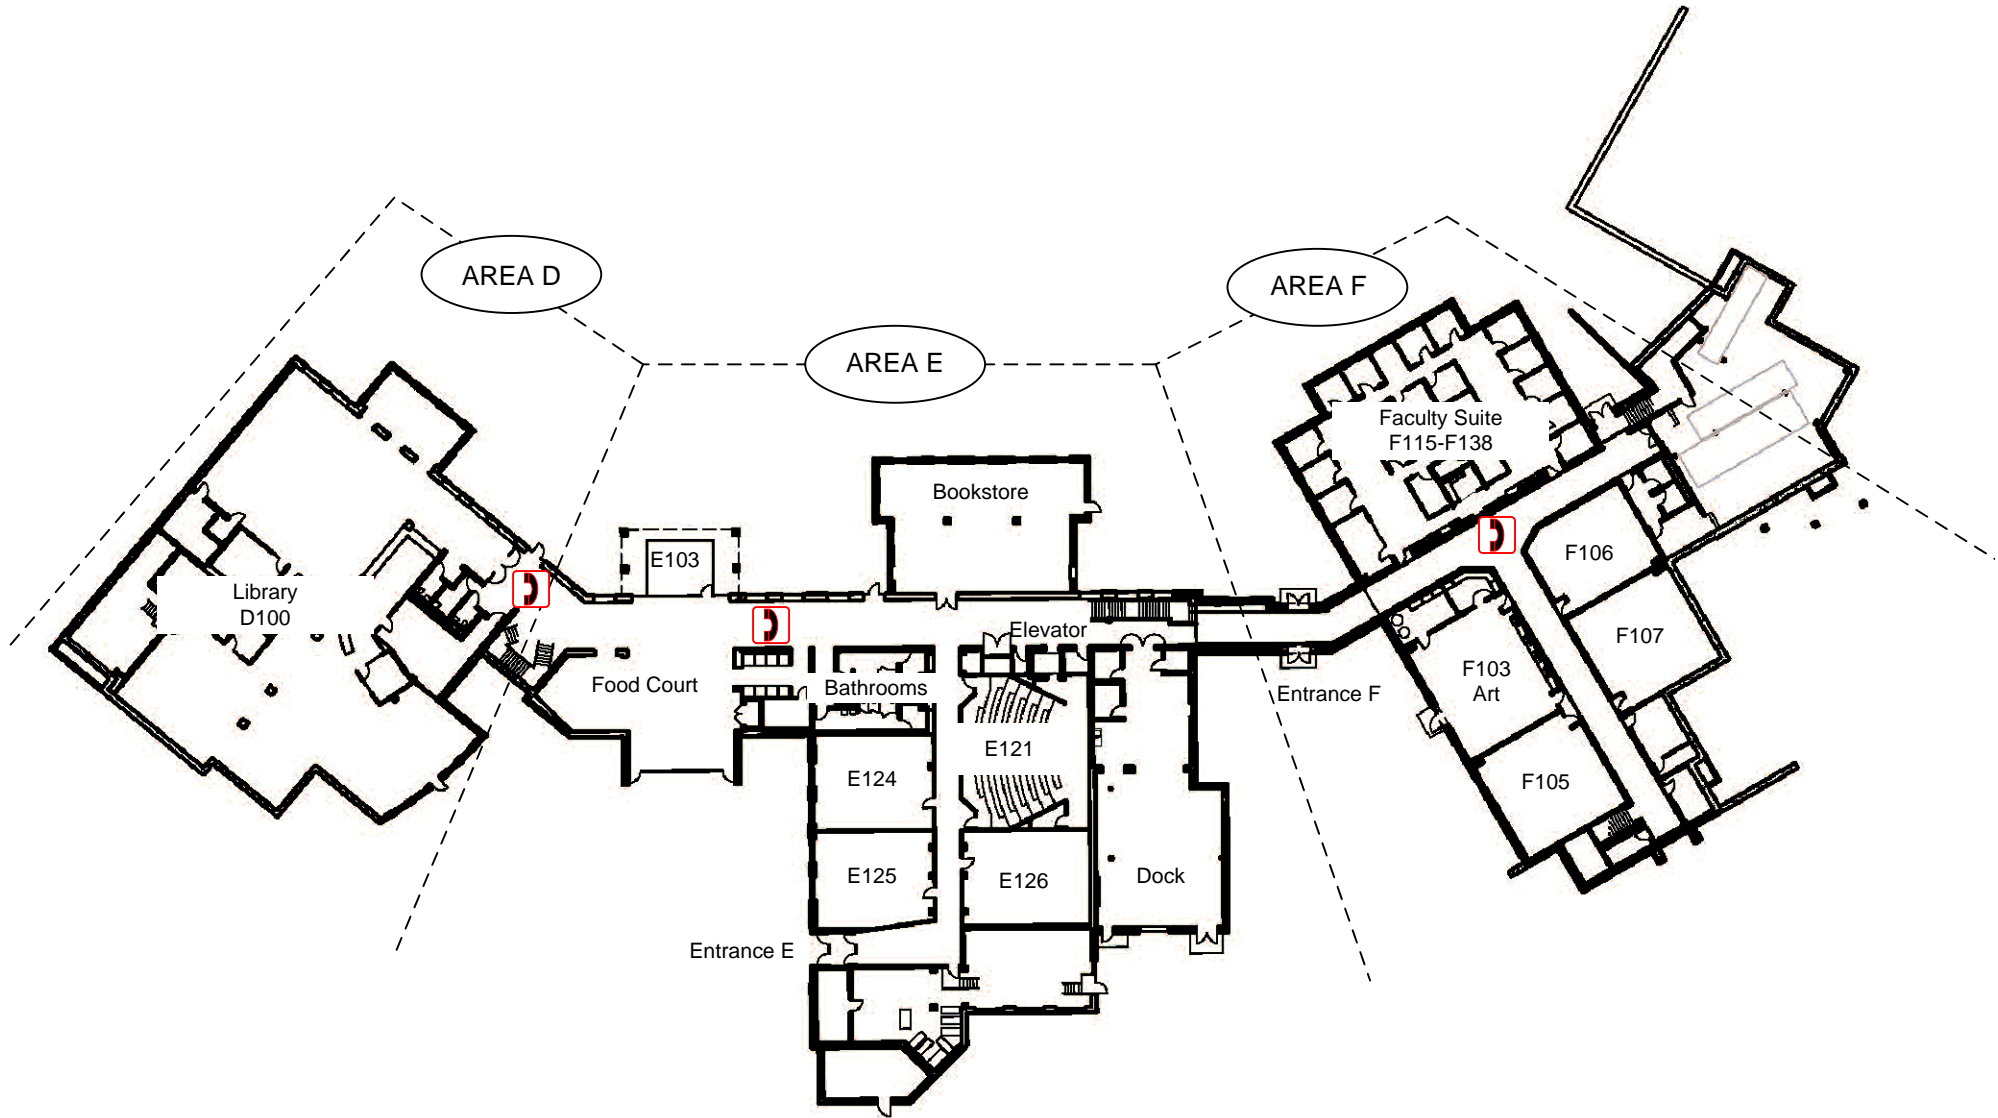

# CAMBRIDGE CAMPUS

300 SPIRIT RIVER DRIVE SOUTH  
CAMBRIDGE, MN 55008  
763-433-1100

Parking Lot

UPPER LEVEL

*F203, F205, and F222 are computer classrooms  
F206 and F223 are general use classrooms  
G201 is a general use classroom and overflow for G202  
G202 is the large lecture hall/performance space*

# CAMBRIDGE CAMPUS

300 SPIRIT RIVER DRIVE SOUTH  
CAMBRIDGE, MN 55008  
763-433-1100

Parking Lot

*F105, F106, and F107 are general use classrooms*

LOWER LEVEL