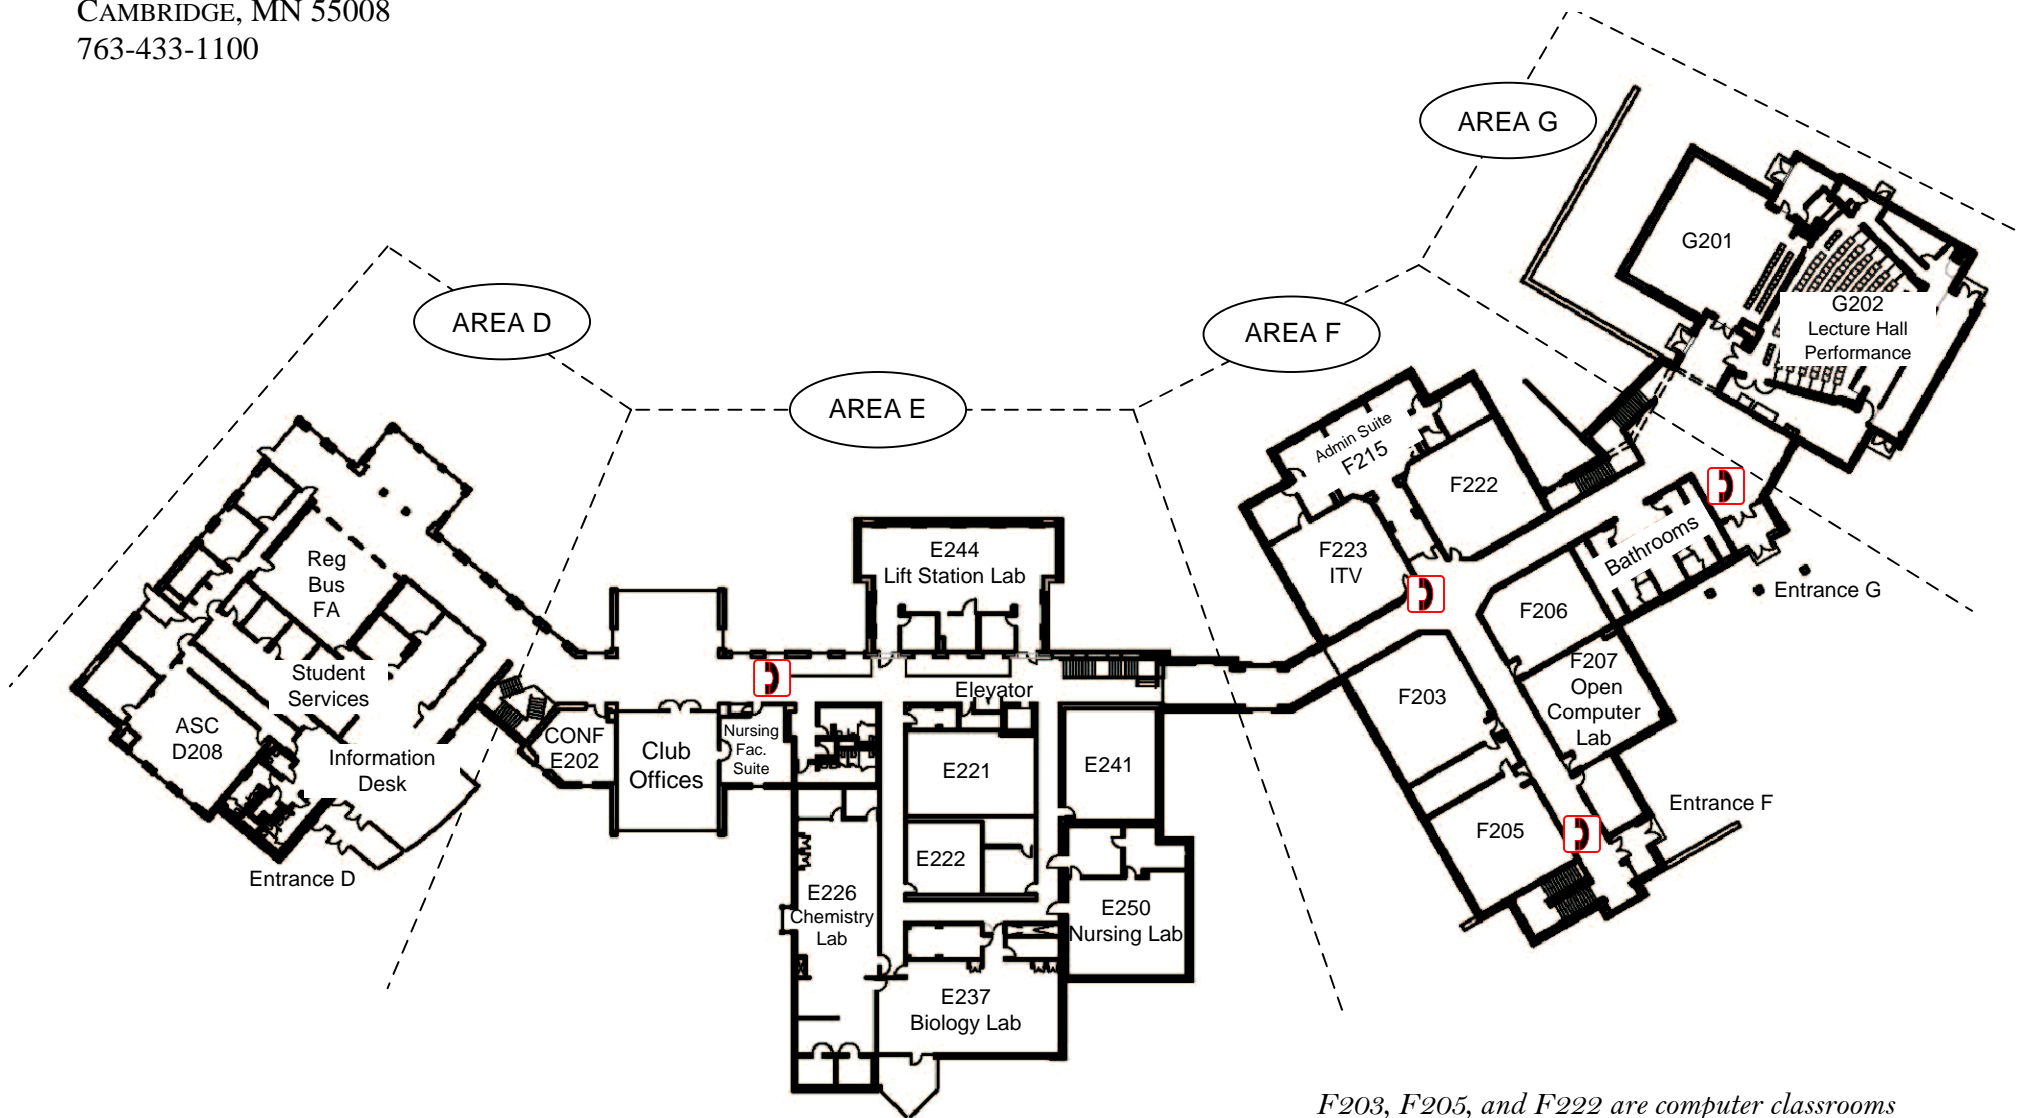

# CAMBRIDGE CAMPUS

300 SPIRIT RIVER DRIVE SOUTH  
CAMBRIDGE, MN 55008  
763-433-1100

Parking Lot

UPPER LEVEL

*F203, F205, and F222 are computer classrooms  
F206 and F223 are general use classrooms  
G201 is a general use classroom and overflow for G202  
G202 is the large lecture hall/performance space*

# CAMBRIDGE CAMPUS

300 SPIRIT RIVER DRIVE SOUTH  
CAMBRIDGE, MN 55008  
763-433-1100

Parking Lot

*F105, F106, and F107 are general use classrooms*

LOWER LEVEL